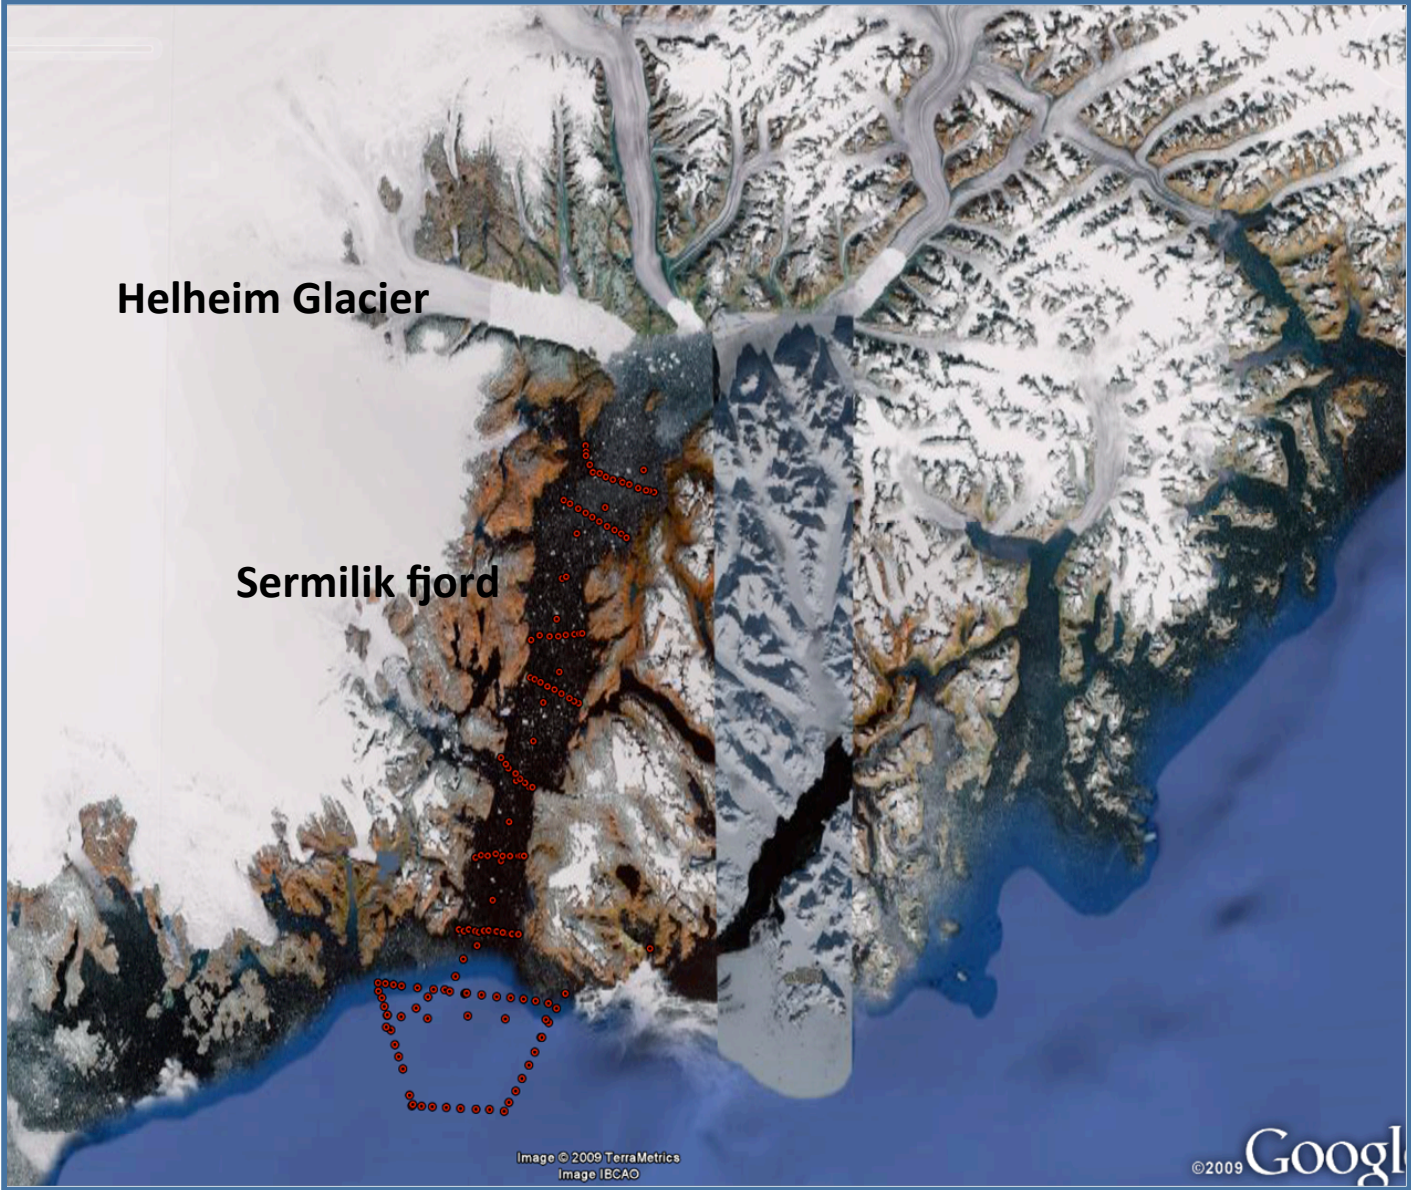

Helheim Outlet Glacier interaction with the Sermilik Fjord on the East Greenland Coast

Ola M. Johannessen, Alexander Korablev and Victoria Miles

*Nansen Environmental and Remote Sensing Center (NERSC)
Bergen, Norway*

Helheim Glacier

Sermilik fjord

Image © 2009 TerraMetrics
Image IBCAO

©2009 Google